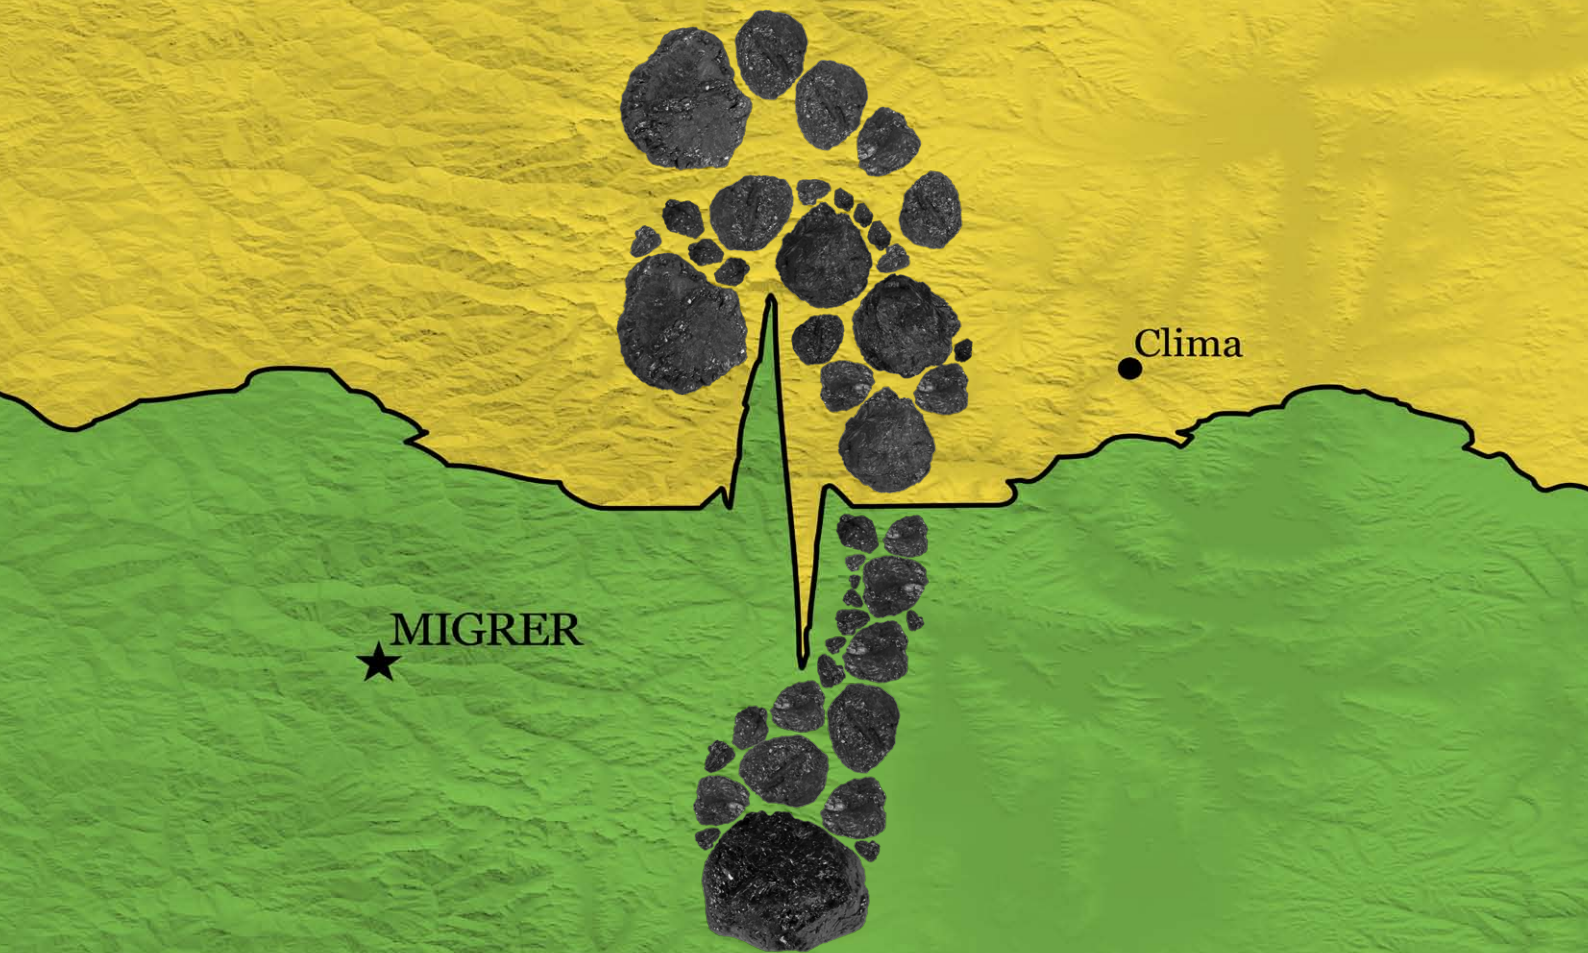

FOOTPRINT MODULATION

An exhibition of art and interventions exploring
climate change, global justice and human displacement

5th June - 5th July 2015 across five venues in Durham UK

DURHAM ART GALLERY / ORIENTAL MUSEUM / MINERS HALL / EMPTY SHOP HQ / DURHAM UNIVERSITY

+ Special Events Weekend 27th-29th June

SHAHIDUL ALAM : PLATFORM (LONDON) : KOOJ CHUHAN : MAYA CHOWDHRY
MAZAHER : TRACEY ZENGENI : APU CHOWDHURY : TRANSITION DURHAM
DILLER, SCOFIDIO + RENFRO : UK CLIMATE CHANGE & MIGRATION COALITION
MIKA LAIHO : SAI MURRAY & SELINA NWULU : DAVE DOUGLASS
NIGEL HULETT : JUDY PRICE & ANDREW CONIO : GEOGRAPHY@DURHAM UNI

www.footprintmodulation.net

A Metaceptive project in partnership with the international conference 'Human Migration and the Environment: Futures, Politics and Invention' at Durham University 28th June - 1st July 2015 www.climigration.eu